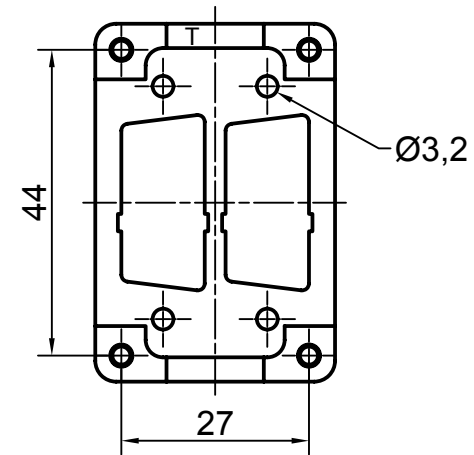

Diritti riservati

All rights reserved

Date 10.01.2007	CR 09 AD2	Scale	
Sign.	plates for 2 D-SUB inserts 9 poles	1:1	