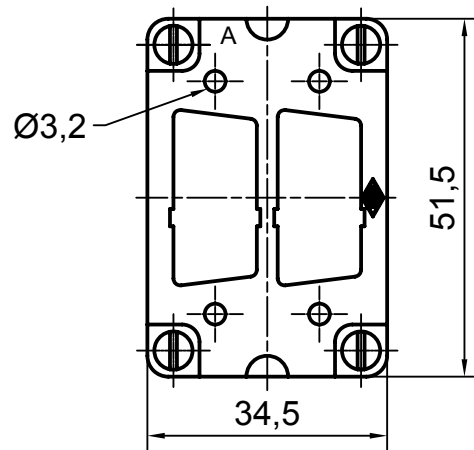

Diritti riservati

All rights reserved

Date 10.01.2007	CR 09 AD2	Scale	
Sign.	plates for 2 D-SUB inserts 9 poles	1:1	